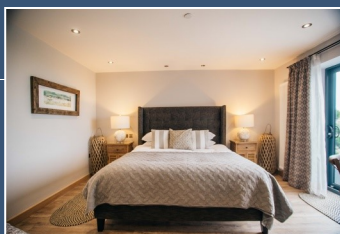

Self Catering Tariff 2022

Tariff per unit, per week

Seascape I

Sleeps 4. 2 bedrooms Friday Arrival

★★★★★ Luxury Self Catering

January 14 21 28	£850	June - July 24 1 8	£1,760
February 4 11 25	£900	July 15 22 29	£1,980
February 18	£1,150	August 5 12 19 26	£1,980
March 4 11	£1,000	September 2 9	£1,760
March - April 18 25 1	£1,150	September 16 23 30	£1,320
April 8 15	£1,620	October 7 14	£1,100
April 22 29	£1,390	October 21	£1,320
May 6 13 20	£1,620	Oct - Nov 28 4 11	£850
May 27	£1,850	Nov - Dec 18 25 2	£850
June 3 10 17	£1,620		

No Pets

1 Double
1 Twin

Towels
Provided

Free
Wi Fi

Seascape II

Sleeps 6. 3 bedrooms Saturday Arrival

★★★★★ Luxury Self Catering

January 15 22 29	£1050	June - July 25 2 9	£2,160
February 5 12	£1210	July 16 23 30	£2,500
February 19	£1,420	August 6 13 20 27	£2,500
Feb - Mar 26 5 12	£1,210	September 3 10	£2,165
March - April 19 26 2	£1,365	Sept - Oct 17 24 1	£1,700
April 9 16	£2,050	October 8 15	£1,470
April 23 30	£1,700	October 22	£1,800
May 7 14 21	£1,930	Oct - Nov 29 5 12	£1,210
May 28	£2,150	Nov - Dec 19 26 3	£1,210
June 4 11 18	£1,930		

No Pets

2 Double
1 Twin

Towels
Provided

Free
Wi Fi

House 5

Sleeps 7. 4 bedrooms Sunday Arrival

Terrace House Self Catering

January 16 23 30	£530	June 12	£1,025
February 6	£580	June - July 19 26 3 10	£1,050
February 20	£685	July 17 24 31	£1,250
February 13 27	£580	August 7 14 21	£1,315
March 6 13	£655	Aug - Sept 28 4 11	£1,025
March 20	£790	September 18	£975
Mar - Apr 27 3	£920	September 25	£920
April 10 17	£1,000	October 2 9 16	£790
April - May 24 1 8	£945	October 23	£865
May 15 22	£1,000	Oct - Nov 30 6	£580
May 29	£1,050	Nov - Dec 13 20 27 4	£530
June 5	£1,000		