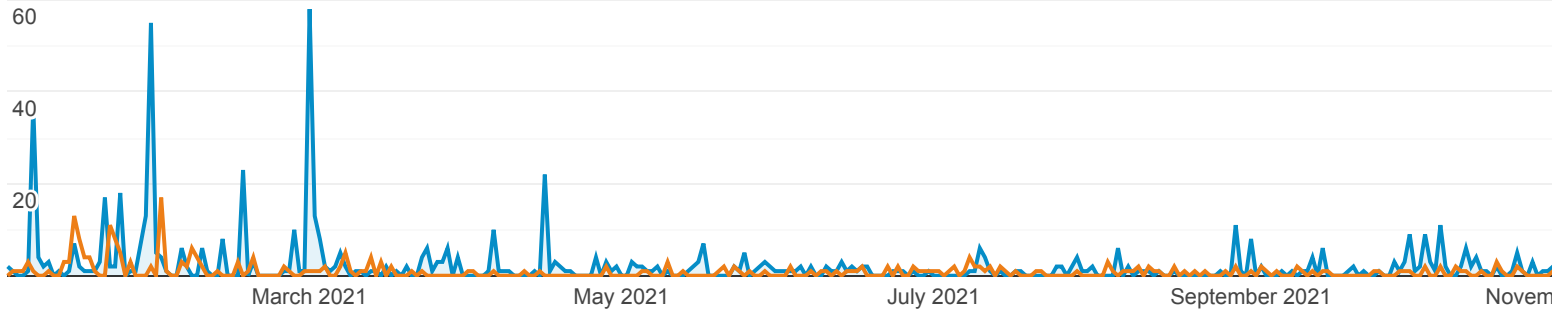

Pages

ALL » PAGE: /hotel/blog

Jan 1
Compa

All Users
+0.10% Pageviews

Explorer

Jan 1, 2021 - Dec 31, 2021: ● Pageviews
Jan 2, 2020 - Dec 31, 2020: ● Pageviews

Page	Pageviews ↓	Unique Pageviews	Avg. Time on Page	Entrances	Bounce Rate	%
	118.03% ↑ 798 vs 366	115.45% ↑ 530 vs 246	34.81% ↑ 00:01:24 vs 00:01:02	314.04% ↑ 236 vs 57	23.45% ↑ 38.98% vs 31.58%	
1. /hotel/blog						
Jan 1, 2021 - Dec 31, 2021	798 (100.00%)	530 (100.00%)	00:01:24	236 (100.00%)	38.98%	
Jan 2, 2020 - Dec 31, 2020	366 (100.00%)	246 (100.00%)	00:01:02	57 (100.00%)	31.58%	
% Change	118.03%	115.45%	34.81%	314.04%	23.45%	